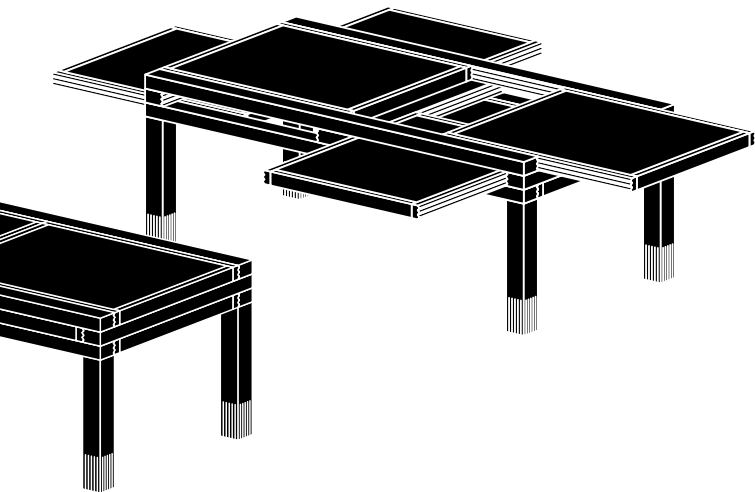

Hexa design Bernard Vuarnesson

Instructions for use
Mode d'emploi
Gebrauchsanleitung
Istruzioni per l'uso