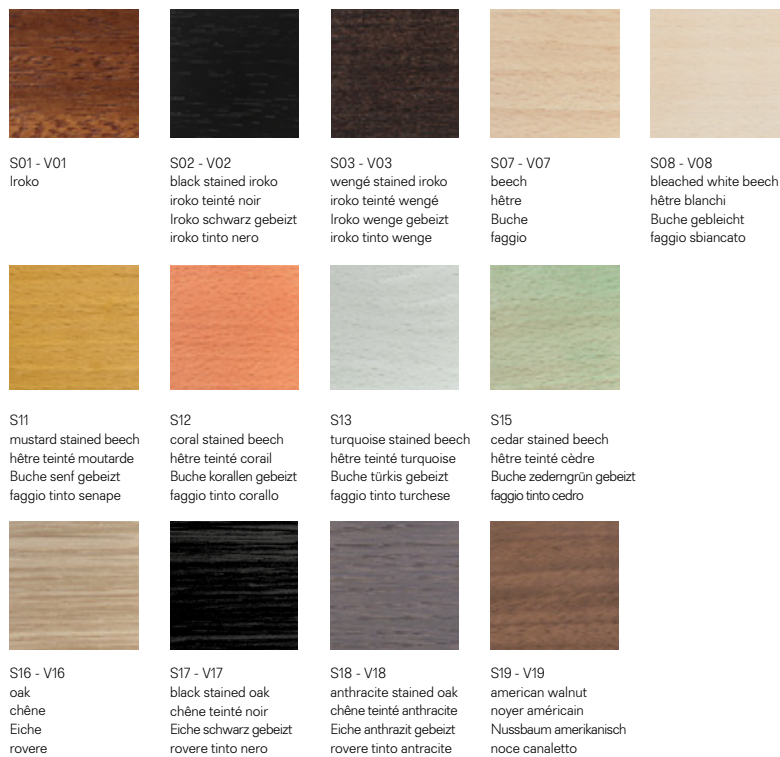

Finishes and colours

Finitions et couleurs

Ausführungen und Farben

Finiture e colori

Laminate
Laminé
Laminat
Laminato

Wood
Bois
Holz
Legno

Lacquer
Laqué
Farbig lackiert
Laccato

T01 bianco T02 nero T03 ocra T04 arancio T05 rosso T08 oceano

T09 pistacchio T10 smeraldo T12 avocado T14 perla T15 grafite T16 denim

T17 tabacco T18 tortora T19 corda T20 latte T23 amaranto T25 mattone

T26 sabbia T30 mandarino T31 verde T32 acquamarina T33 cobalto T34 blu

T35 crema T36 toffee

Exclusive (Polaris)

E04 gesso E05 fango E06 antracite

Mirror
Miroir
Spiegel
Specchio

M01 rosa M02 talpa M03 grigio

Copyright 2018
© Sculptures Jeux srl
All rights reserved

Sculptures Jeux srl reserves the right to change, without previous notice, materials, covers, finishes and drawings of the products presented in this catalogue. The textures and colors of materials and finishes are indicative as they are depending on the tolerances of the printing process.