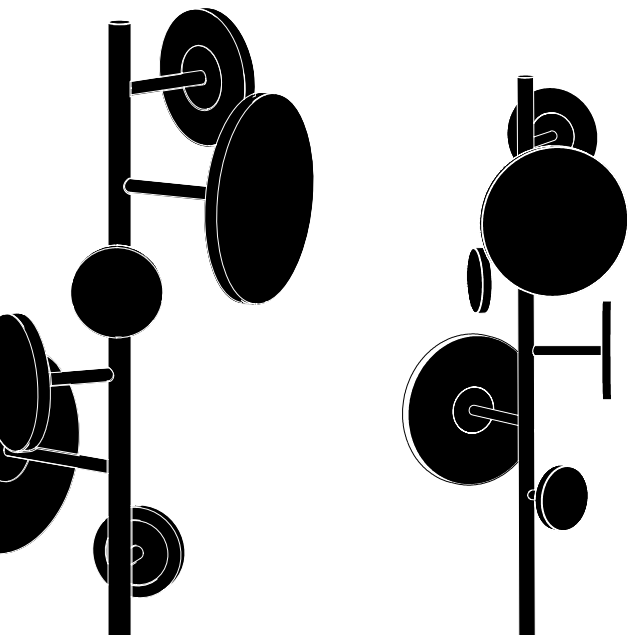

Cosmico design Ottone Studio

Instructions for use
Mode d'emploi
Gebrauchsanleitung
Istruzioni per l'uso

EN

Materials

Coate-hanger with powder coated metal structure. Discs available in: solid wood oak, anthracite stained oak, walnut, or in medium density fiber CDF with laquer, option mirror. All wood surfaces are finished with a clear satin acrylic varnish.