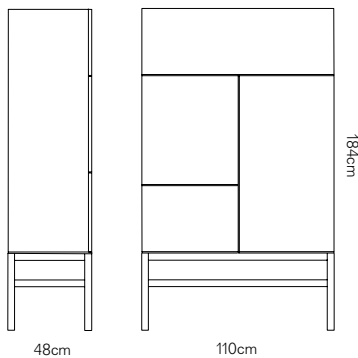

Mosaico 110 base H44   Mosaico 140 base H44

by Fernanda Brunoro, 2020

by Fernanda Brunoro, 2020

Finishes   Lacquer / Laqué / Lackiert / Laccato (T01... T36)
Finitions   Wood / Bois / Holz / Legno (V16, V17, V18, V19)
Ausführungen
Finiture

Finishes   Lacquer / Laqué / Lackiert / Laccato (T01... T36)
Finitions   Wood / Bois / Holz / Legno (V16, V17, V18, V19)
Ausführungen
Finiture

p.   10 - 11

p.   10 - 11