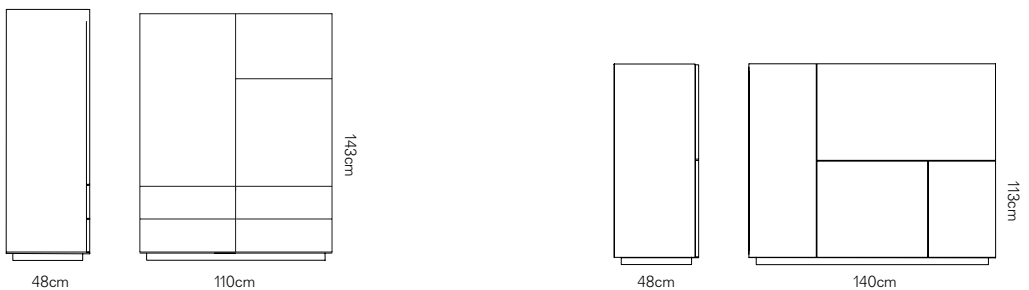

Mosaico 110/140 base H3

by Fernanda Brunoro, 2020

Finishes Lacquer / Laqué / Lackiert / Laccato (T01... T36)
Finitions Wood / Bois / Holz / Legno (V16, V17, V18, V19)
Ausführungen
Finiture

p. 10 - 11