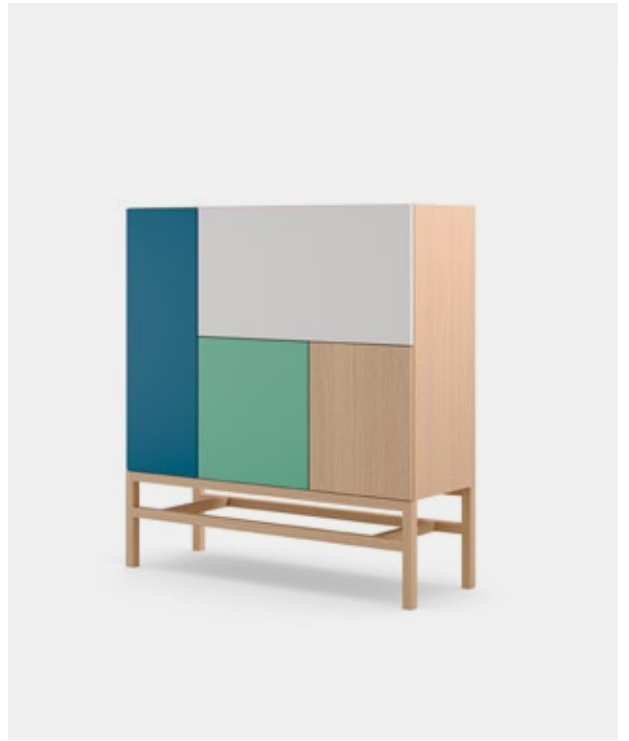

Mosaico 110 base H44   Mosaico 140 base H44

by Fernanda Brunoro, 2020

by Fernanda Brunoro, 2020

Finishes   Lacquer / Laqué / Lackiert / Laccato (T01... T36)
Finitions   Wood / Bois / Holz / Legno (V16, V17, V18, V19)
Ausführungen
Finiture

Finishes   Lacquer / Laqué / Lackiert / Laccato (T01... T36)
Finitions   Wood / Bois / Holz / Legno (V16, V17, V18, V19)
Ausführungen
Finiture

p.   10 - 11

p.   10 - 11