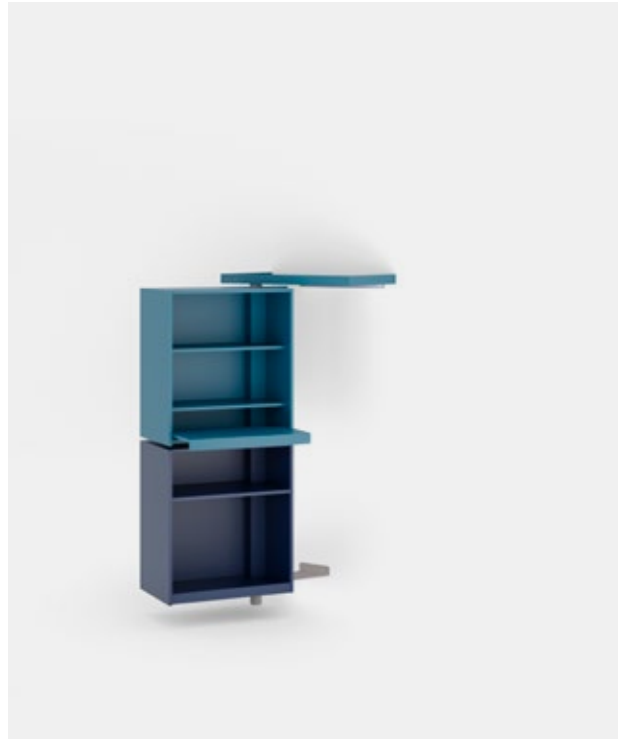

As an integration to collection Giralot comes the Office version (in the two existing widths and heights) but having more depth in order to accommodate "docs" files for the office and with option of an extractable top for laptops.

Collection Workin is also being expanded with a mini fixed (wall-hung) and desk version ideal for living, home-office and night areas.

Product

Overview

Giralot office

by Stefano Bettio, 2020

Finishes Lacquer / Laqué / Lackiert / Laccato (T01... T36)
 Finitions Wood / Bois / Holz / Legno (V16, V18, V19)
 Ausführungen
 Finiture

p. 6 - 7

Giralot mini office

by Stefano Bettio, 2020

Finishes Lacquer / Laqué / Lackiert / Laccato (T01... T36)
 Finitions Wood / Bois / Holz / Legno (V16, V18, V19)
 Ausführungen
 Finiture

p. 6 - 7

Workin desk