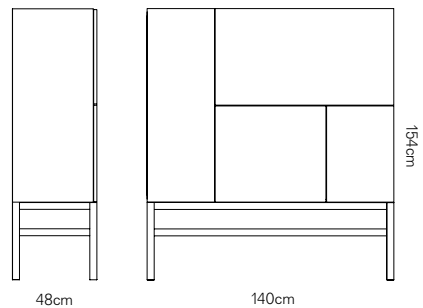

Mosaico 110 base H44   Mosaico 140 base H44

by Fernanda Brunoro, 2020

by Fernanda Brunoro, 2020

Finishes   Lacquer / Laqué / Lackiert / Laccato (T01... T36)
Finitions   Wood / Bois / Holz / Legno (V16, V17, V18, V19)
Ausführungen
Finiture

Finishes   Lacquer / Laqué / Lackiert / Laccato (T01... T36)
Finitions   Wood / Bois / Holz / Legno (V16, V17, V18, V19)
Ausführungen
Finiture

p.   10 - 11

p.   10 - 11