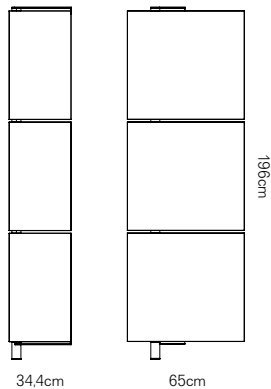

Giralot office

by Stefano Bettio, 2020

Finishes Lacquer / Laqué / Lackiert / Laccato (T01... T36)
Finitions Wood / Bois / Holz / Legno (V16, V18, V19)
Ausführungen
Finiture

p. 6 - 7