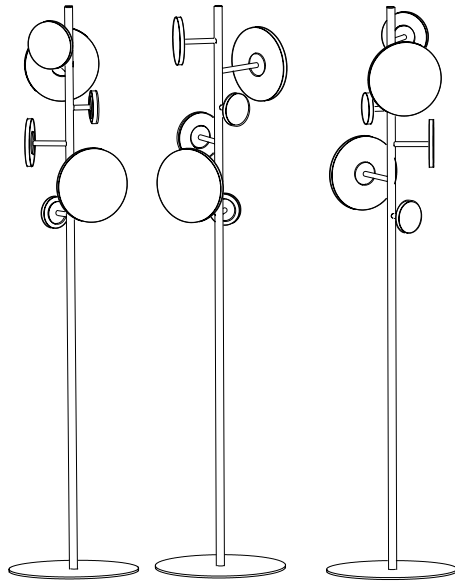

Sculptures Jeux srl
Via Albare 7/C, 35017
Piombino Dese (PD) Italy

t +39 049 936 5902
fax +39 049 936 8169
contact@sculpturesjeux.com

www.sculpturesjeux.com