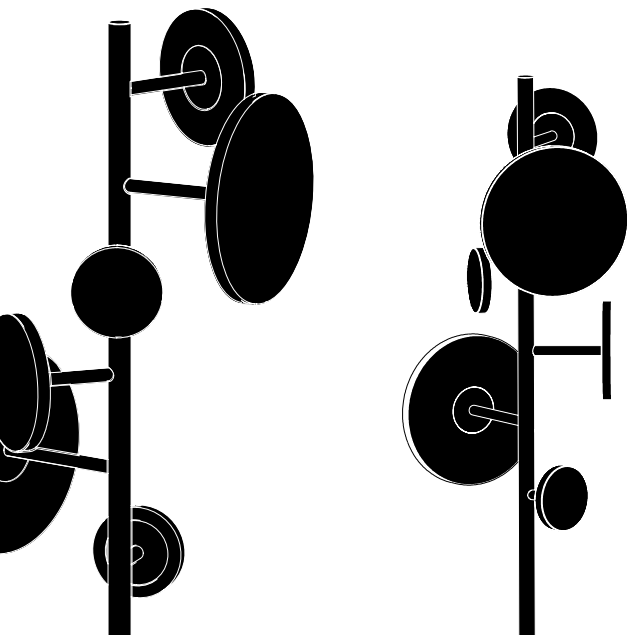

Cosmico design Ottone Studio

Instructions for use
Mode d'emploi
Gebrauchsanleitung
Istruzioni per l'uso

EN

Materials

Coate-hanger with powder coated metal structure. Discs available in: solid wood oak, anthracite stained oak, walnut, or in medium density fiber MDF with laquer, option mirror. All wood surfaces are finished with a clear satin acrylic varnish.